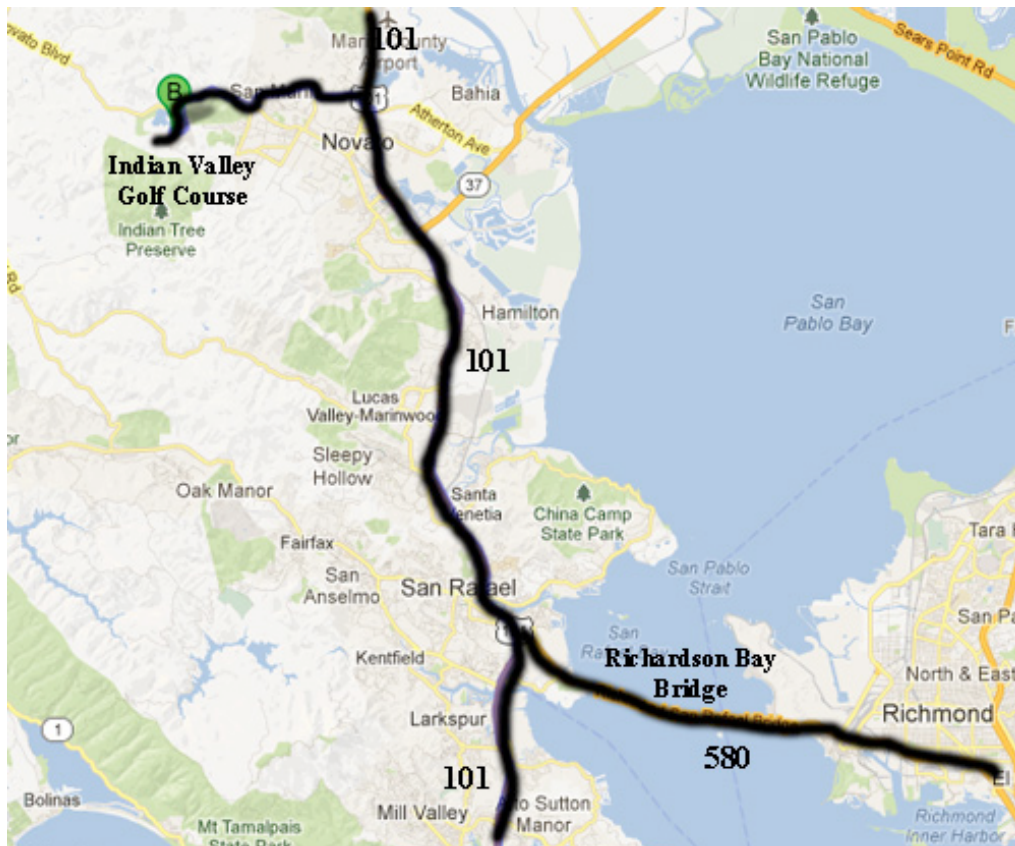

2013 Road Trip Maps – May 14-15

Indian Valley Golf Course

3035 Novato Blvd, Novato, CA 94947

(415) 897-1118

From San Jose Area: (1.75 hr)

- 1) Take 280 north
- 2) Exit onto 19th Ave. through San Francisco
- 3) Merge onto Golden Gate Bridge north then 101 (24 mi)
- 4) Exit 463 Atherton Ave.
- 5) Left onto Atherton Ave. then continue on San Marin Dr. (2.7 mi)
- 6) Right onto Novato Blvd. (1.5 mi)
- 7) Course is on right

From East Bay:

- 1) Take 880 north
- 2) Merge onto 580 W/80 E
- 3) Slight right onto 580 W then across Richardson Bay Bridge
- 4) Exit 1A onto US101 North
- 5) Exit 463 Atherton Ave.
- 6) Left onto Atherton Ave. then continue on San Marin Dr. (2.7 mi)
- 7) Right onto Novato Blvd. (1.5 mi)
- 8) Course is on right

2013 Road Trip Maps – May 14-15

San Geronimo Golf Course

5700 Sir Francis Drake Blvd, San Geronimo, CA 94963

(415) 488-4030

From San Jose Area: (1.5 hr)

- 1) Take 280 north
- 2) Exit onto 19th Ave. through San Francisco
- 3) Merge onto Golden Gate Bridge north then 101 (11 mi)
- 4) Exit #450B San Anselmo/Richmond Bridge onto Sir Francis Drake Blvd toward San Anselmo (4 mi)
- 5) Turn left to stay on Sir Francis Drake Blvd (6.6 mi)
- 6) Course is on right

From East Bay:

- 1) Take 880 north
- 2) Merge onto 580 W/80 E
- 3) Slight right onto 580 W then across Richardson Bay Bridge
- 4) Exit #1A onto US101 North
- 5) Exit #452 Central San Rafael -- Irwin St. (0.3 mi)
- 6) Left onto 3rd St. (0.8 mi)
- 7) Bear right onto 2nd St. (0.4 mi)
- 8) Continue on 4th St. (0.5 mi)
- 9) Continue on Red Hill Ave. (0.6 mi)
- 10) Bear right onto Sir Francis Drake Blvd
- 11) Course is on right